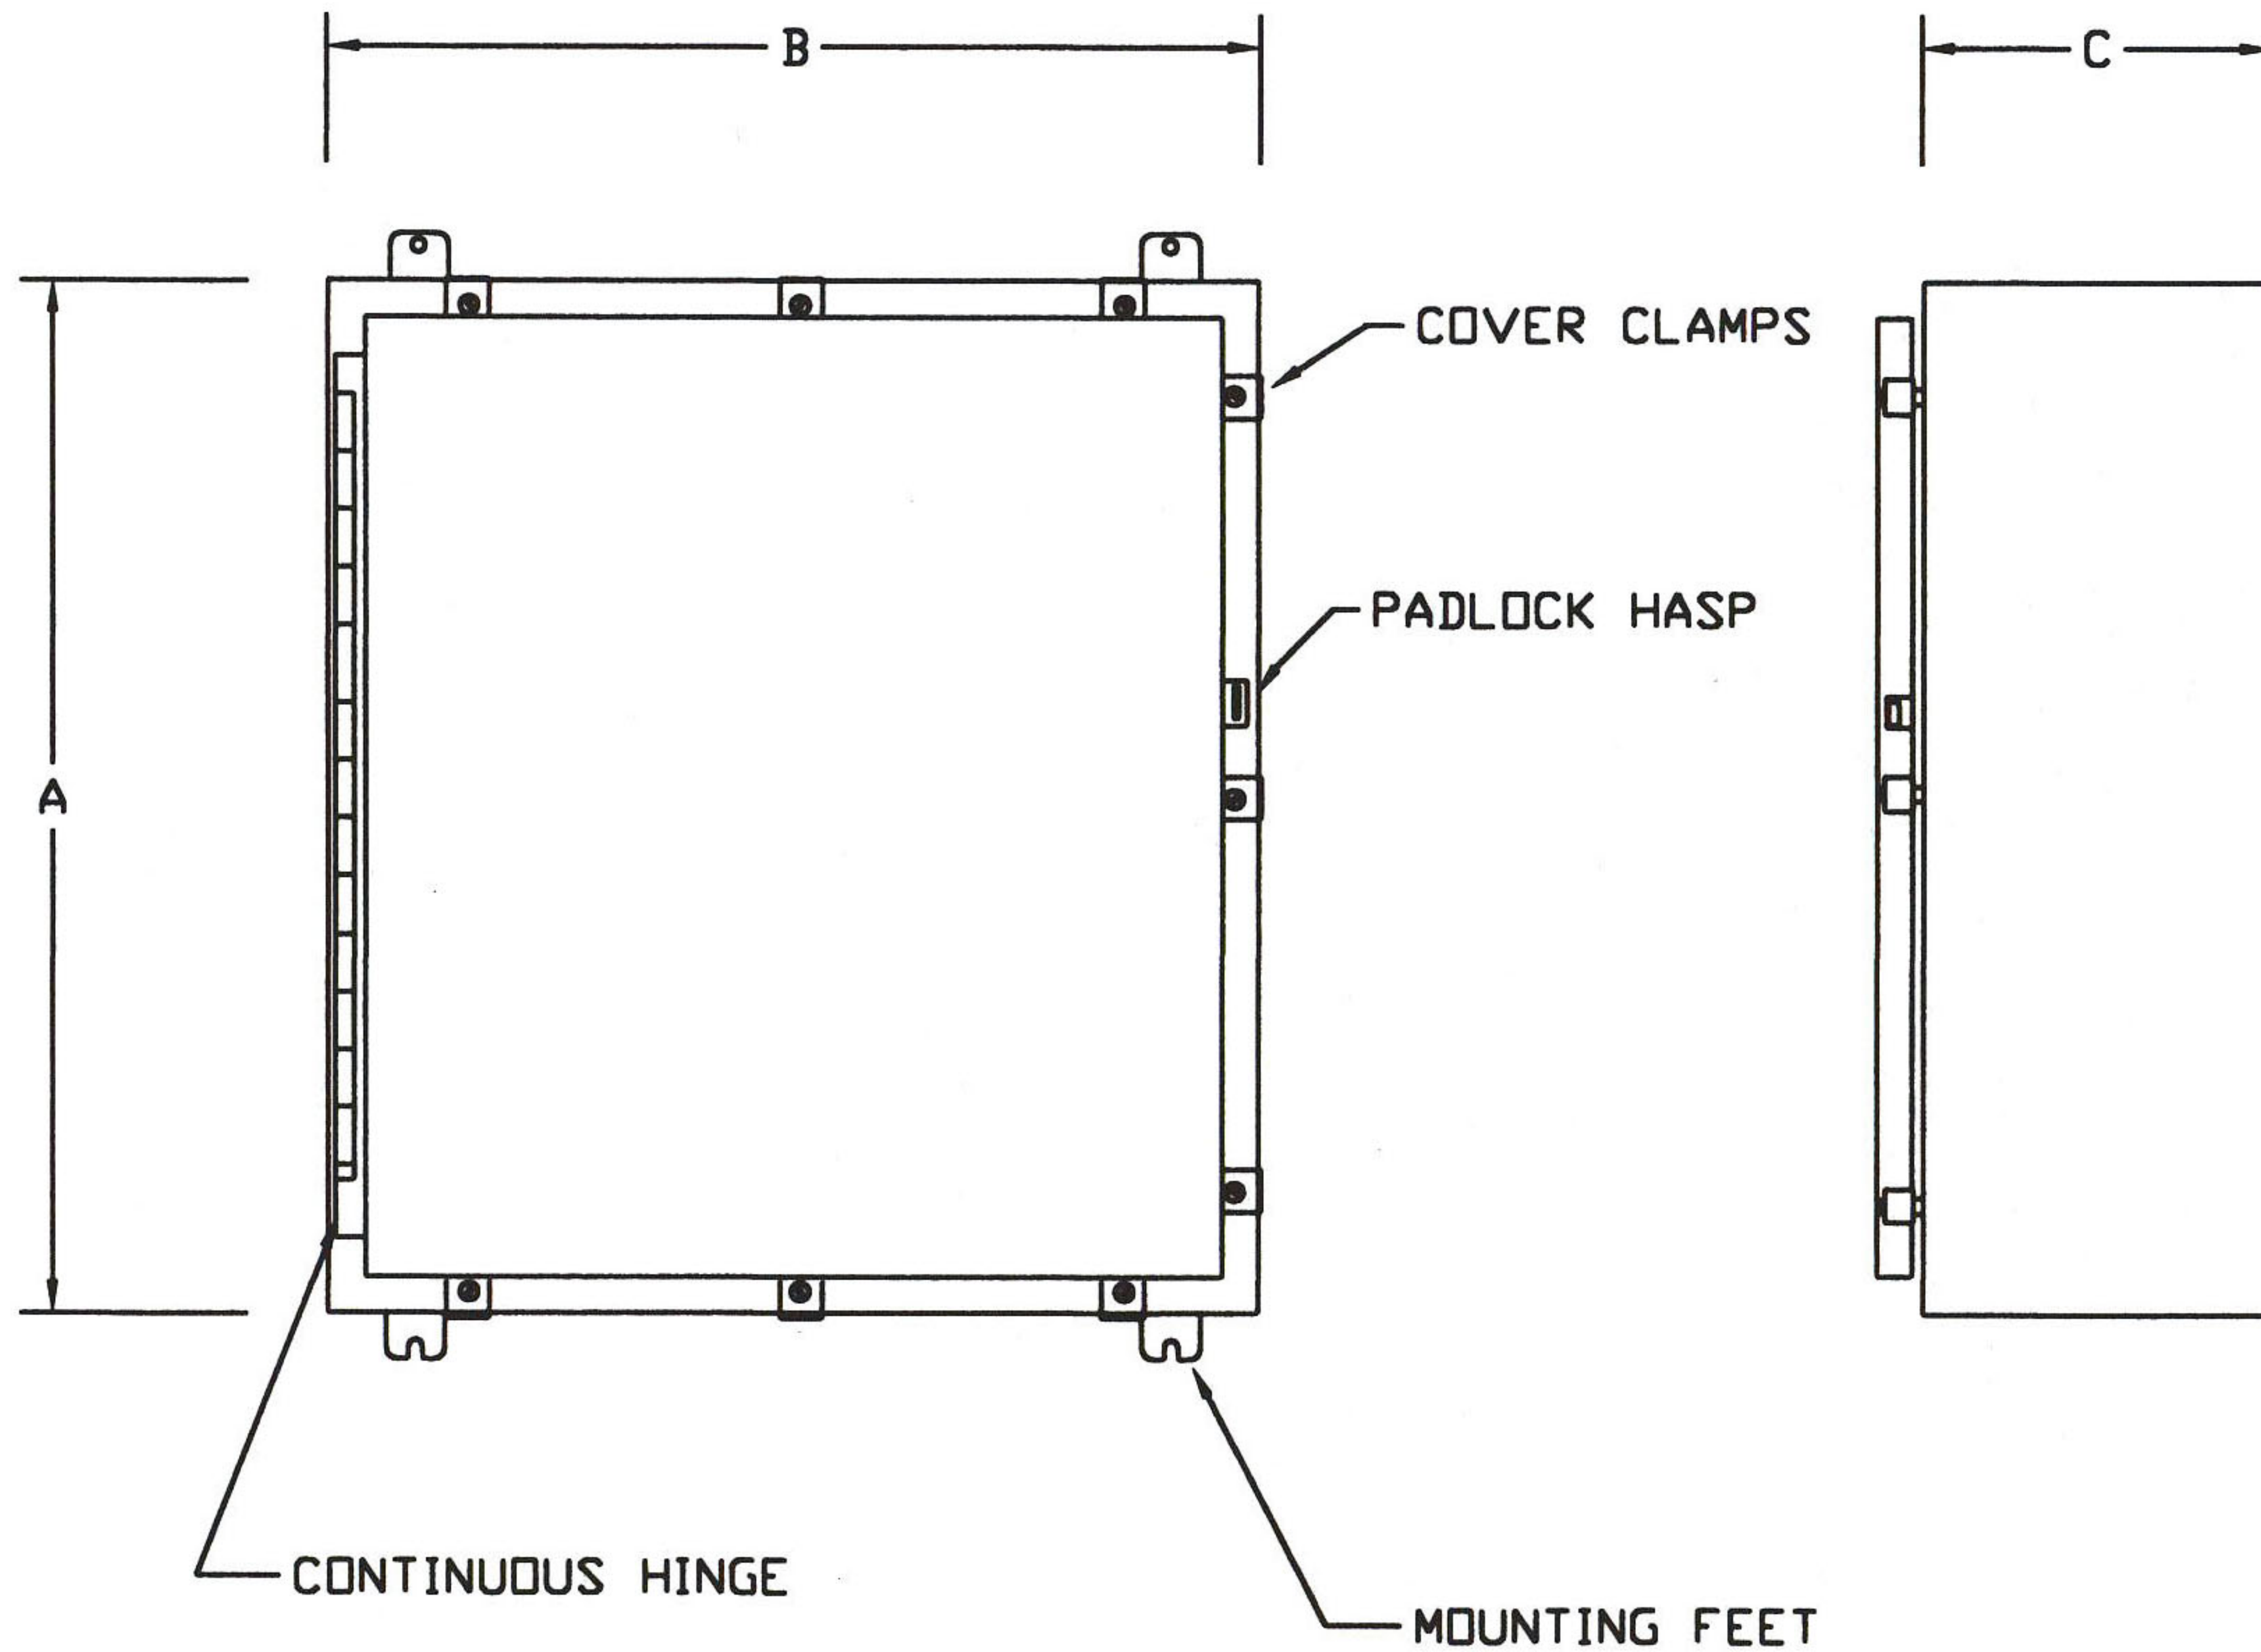

# 22 TYPE 4 SINGLE DOOR WALL MOUNT ENCLOSURE

COVER TO HAVE COVER CLAMPS

MOUNTING PANEL  
 YES \_\_\_  
 NO \_\_\_

"A" "B" "C"  
 DIM: \_\_\_ X \_\_\_ X \_\_\_

MATERIAL:  
 STEEL \_\_\_  
 STAINLESS STEEL \_\_\_

NOTES: ENCLOSURE BUILT TO UL SPECS.  
 ANSI 61 GREY  
 SINGLE DOOR UP TO 42" WIDE

TYPE 4 HINGE COVER		
GAYLORD MFG. CO. 1730 E. WHITMORE AVE. P.O. BOX 547 CERES, CA. 95307 PH. (209)538-3313 FAX (209)538-8638		
DRAWN BY KM	DWG. NO. N4HC	SCALE NONE
CHKD BY. WL		DATE